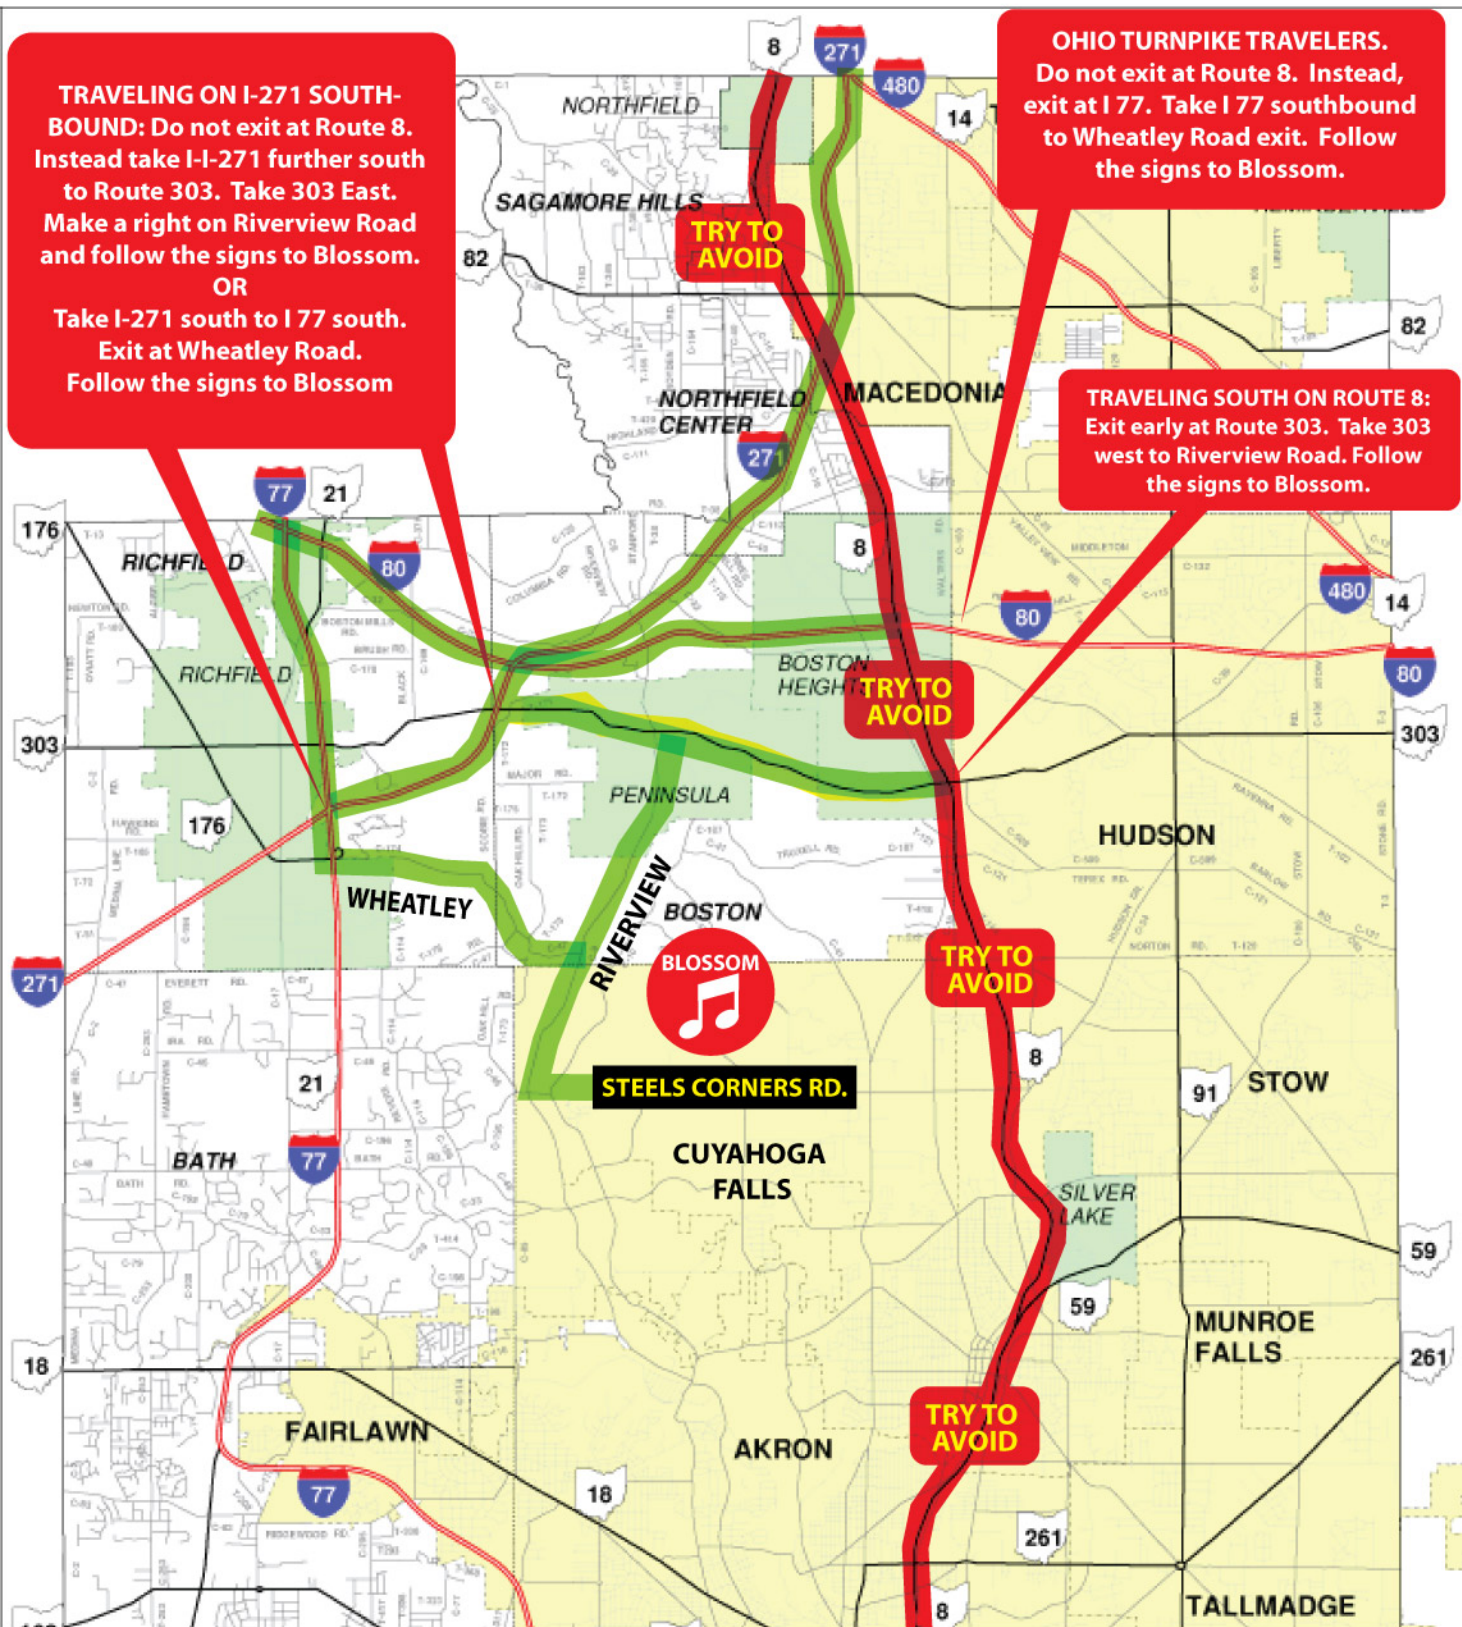

# ALTERNATE ROUTES TO BLOSSOM FROM I-271, ROUTE 303 AND OHIO TURNPIKE

Route 8 is open and available, but please consider these alternate routes to avoid construction and congestion.

Information provided by the Ohio Department Of Transportation  
[www.dot.state.oh.us](http://www.dot.state.oh.us)

For up-to-date ODOT information, please visit [www.livenation.com/blossom](http://www.livenation.com/blossom)